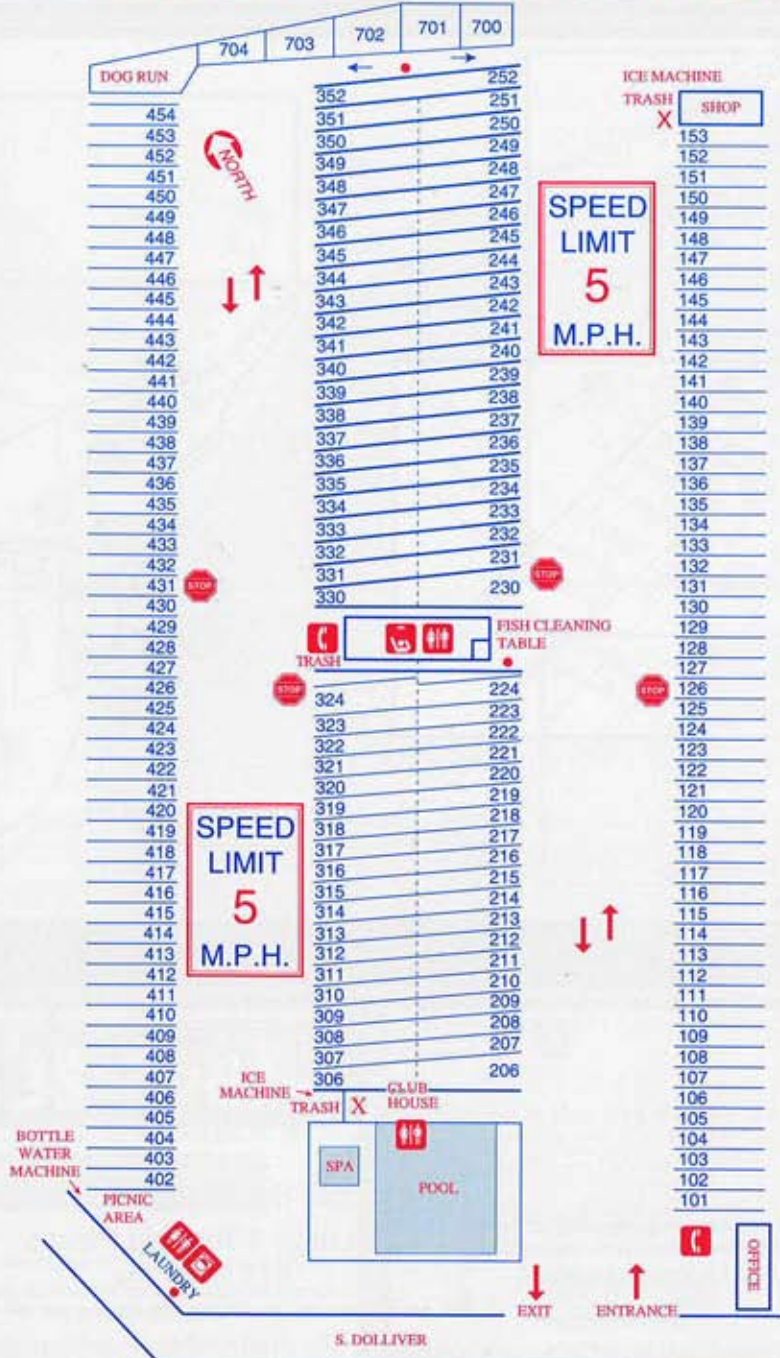

All Rights Reserved ©

Southwest Publications USA, inc. • 4360 Peters Rd. • Ft. Lauderdale, FL 33317 • (954) 583-3900 • 0103350324